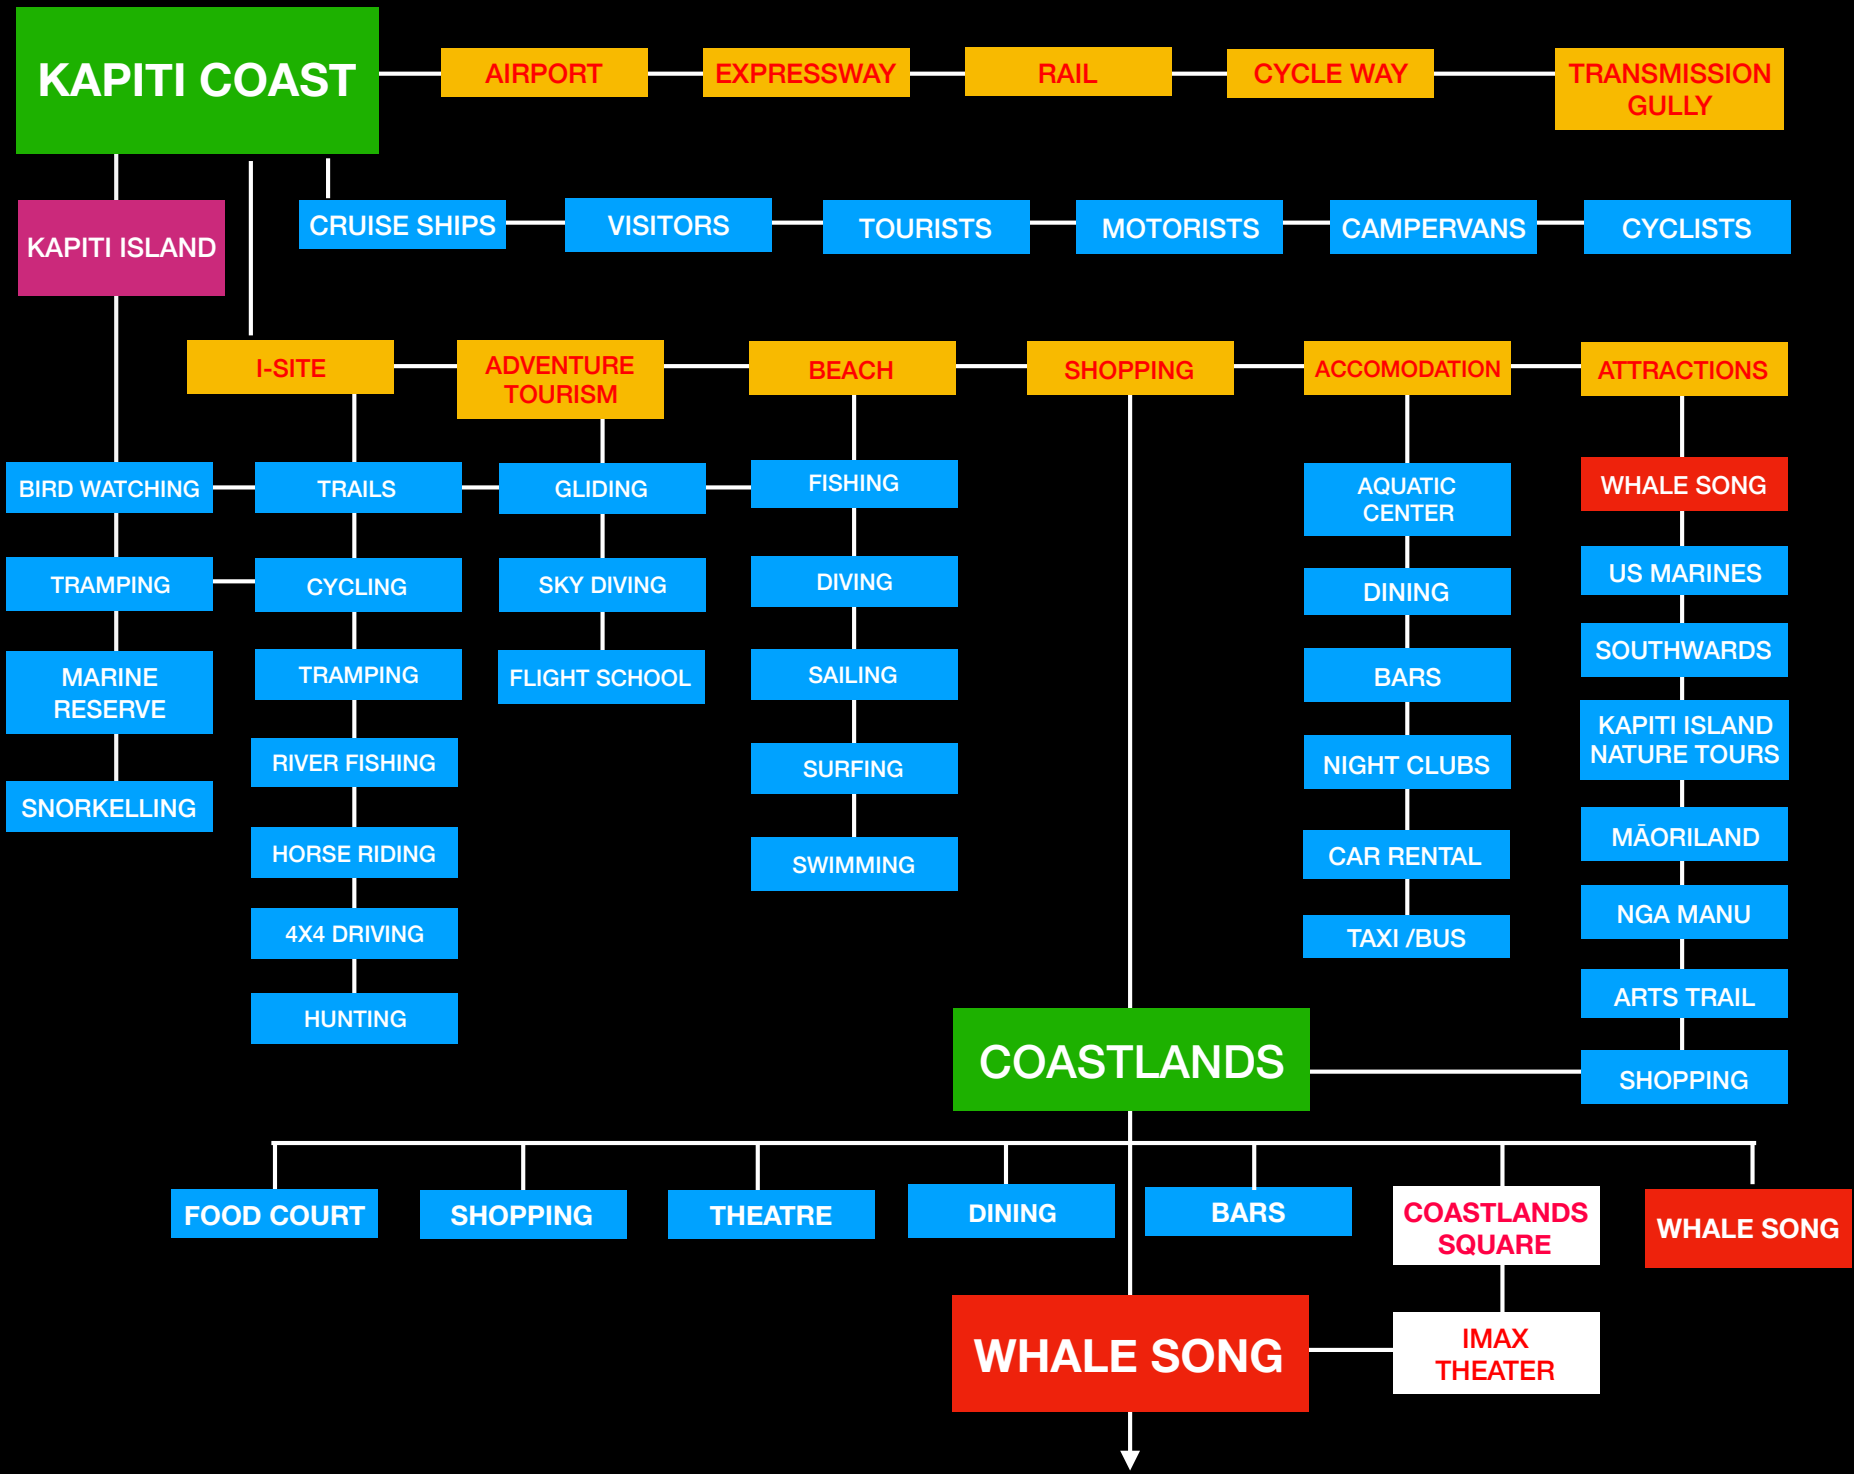

WHALE SONG

THE BIG PICTURE

KAPITI COAST

- AIRPORT
- EXPRESSWAY
- RAIL
- CYCLE WAY
- TRANSMISSION GULLY

KAPITI ISLAND

- CRUISE SHIPS
- VISITORS
- TOURISTS
- MOTORISTS
- CAMPERVANS
- CYCLISTS

- I-SITE
- ADVENTURE TOURISM
- BEACH
- SHOPPING
- ACCOMODATION
- ATTRACTIONS

- BIRD WATCHING
- TRAMPING
- MARINE RESERVE
- SNORKELLING

- TRAILS
- CYCLING
- TRAMPING
- RIVER FISHING
- HORSE RIDING
- 4X4 DRIVING
- HUNTING

- GLIDING
- SKY DIVING
- FLIGHT SCHOOL

- FISHING
- DIVING
- SAILING
- SURFING
- SWIMMING

- SHOPPING

- AQUATIC CENTER
- DINING
- BARS
- NIGHT CLUBS
- CAR RENTAL
- TAXI /BUS

- WHALE SONG
- US MARINES
- SOUTHWARDS
- KAPITI ISLAND NATURE TOURS
- MĀORILAND
- NGA MANU
- ARTS TRAIL
- SHOPPING

COASTLANDS

- FOOD COURT
- SHOPPING
- THEATRE
- DINING
- BARS
- COASTLANDS SQUARE
- WHALE SONG

WHALE SONG

IMAX THEATER

WHALE SONG THE SCULPTURE